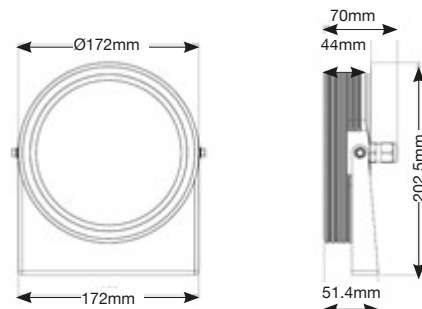

The unit is sealed with a ventilated IP rated gland fitted to the back of the module, to which a 5m RJ45 terminated flying lead is connected. Our innovative ventilated cable gland ensures the IP67 rating through simultaneous pressure compensation. A waterproof filter inside the cable gland prevents condensation from forming within the fitting by allowing the humidity to escape, whilst blocking water and dirt from entering the module thereby guaranteeing the Tryka fixture performance regardless of the climate.

Glare shields, cowls, height adjustable brackets and customised accessories are also available.

Technical Specification		
Number of LEDs	36	48
System Power Consumption	36W	48W
Available Colours	RGB, RGBW, Variwhite, Single Colour	RGBW, Variwhite, Single Colour
Lumen Output	3370lm (2700K), 4175lm (3000K), 5110lm (4000K), 5435lm (6000K)	4495lm (2700K), 5570lm (3000K), 6815lm (4000K), 7250lm (6000K)
CRI	Ra80 Standard , Ra90 Optional	
Dimmability	DMX, TRIAC, 1-10V, DALI	
Driver	Remote	
Input Current	350mA	
Input Voltage	48V DC	
Housing	Anodised Aluminium	
Diffuser	Clear Toughened Glass	
Weight	1.95kg	
IP Rating	IP67	
Lamp Life L70	50,000hrs	
Operating Ambient Temperature	-10°C to +55°C	